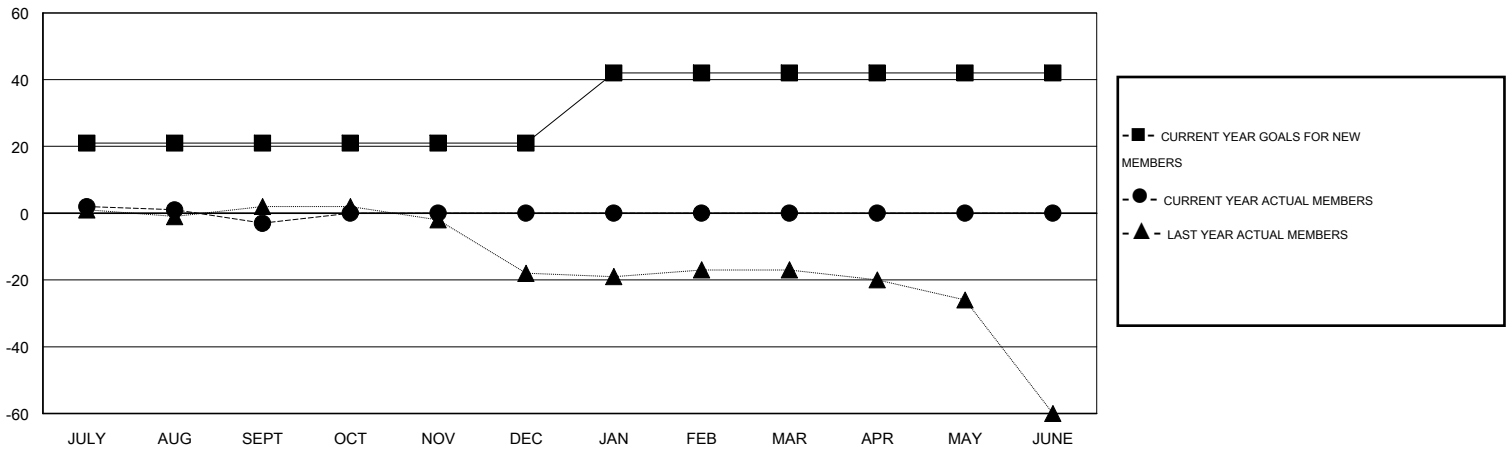

# MONTHLY MEMBERSHIP PROGRESS REPORT

District 123

Results as of: 9/30/2014

GMT: MIKLOS HORVATH

LOCATION RUSSIAN FEDERATION

GMT CA 4

Clubs					Members				
RESULTS FOR 2014-2015					RESULTS FOR 2014-2015				
QUARTER	NEW CLUB GOAL	NEW CLUBS	DROPPED CLUBS	NET GAIN/LOSS	QUARTER	NEW MEMBER GOAL	CHARTER AND NEW MEMBERS ADDED	DROPPED MEMBERS	NET GAIN/LOSS
JULY/AUG/SEPT	1	0	0	0	JULY/AUG/SEPT	21	2	5	-3
OCT/NOV/DEC	0	0	0	0	OCT/NOV/DEC	0	0	0	0
JAN/FEB/MAR	1	0	0	0	JAN/FEB/MAR	21	0	0	0
APR/MAY/JUNE	0	0	0	0	APR/MAY/JUNE	0	0	0	0

GOALS AND ACTUAL NEW CLUBS CUMULATIVE

GOALS AND ACTUAL MEMBERS CUMULATIVE

DROPPED CLUBS: 0	1 CLUBS OF 20 ADDED 1 OR MORE NEW MEMBERS	<u>GENDER DISTRIBUTION</u>	
<u>DROPPED MEMBERS</u>		MALE	138 (55.87%)
DECEASED	<a href="#">CLICK HERE FOR HEALTH ASSESSMENT DATA</a>	FEMALE	109 (44.13%)
CLUB CANCELLED		FAMILY UNIT MEMBERS	17
OTHER		HEAD OF HOUSEHOLD	7
TOTAL		NON-HEAD OF HOUSEHOLD	10